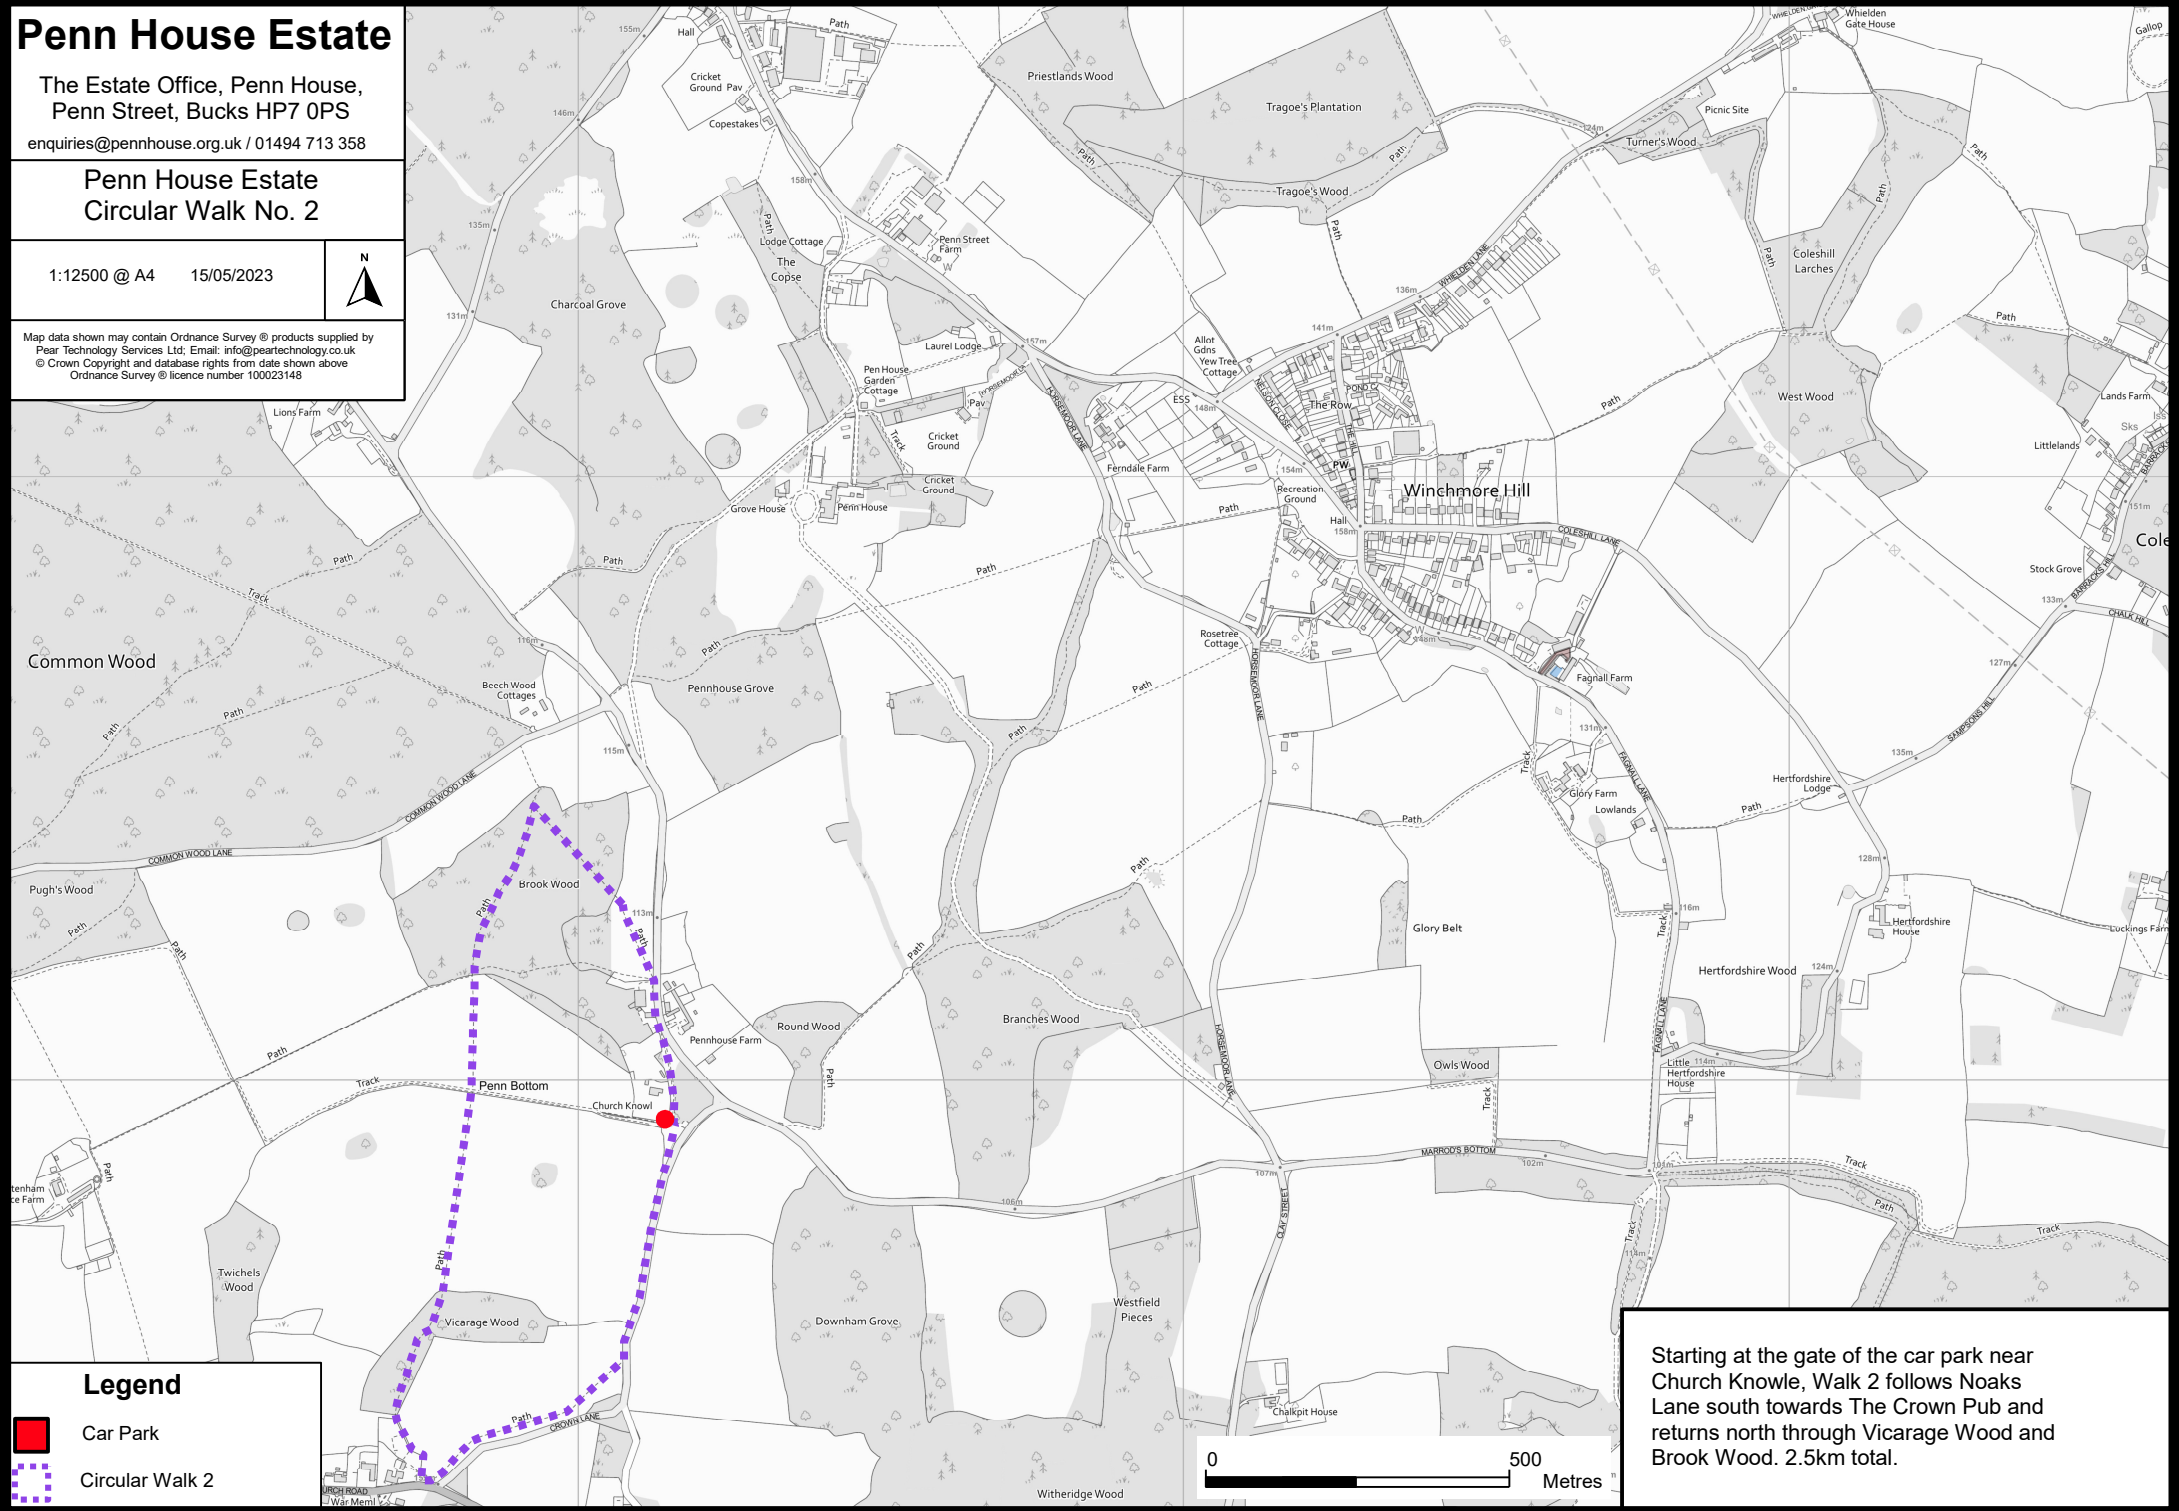

Penn House Estate

The Estate Office, Penn House,
Penn Street, Bucks HP7 0PS

enquiries@pennhouse.org.uk / 01494 713 358

Penn House Estate Circular Walk No. 2

1:12500 @ A4 15/05/2023

Legend

- Car Park
- Circular Walk 2

Starting at the gate of the car park near Church Knowle, Walk 2 follows Noaks Lane south towards The Crown Pub and returns north through Vicarage Wood and Brook Wood. 2.5km total.