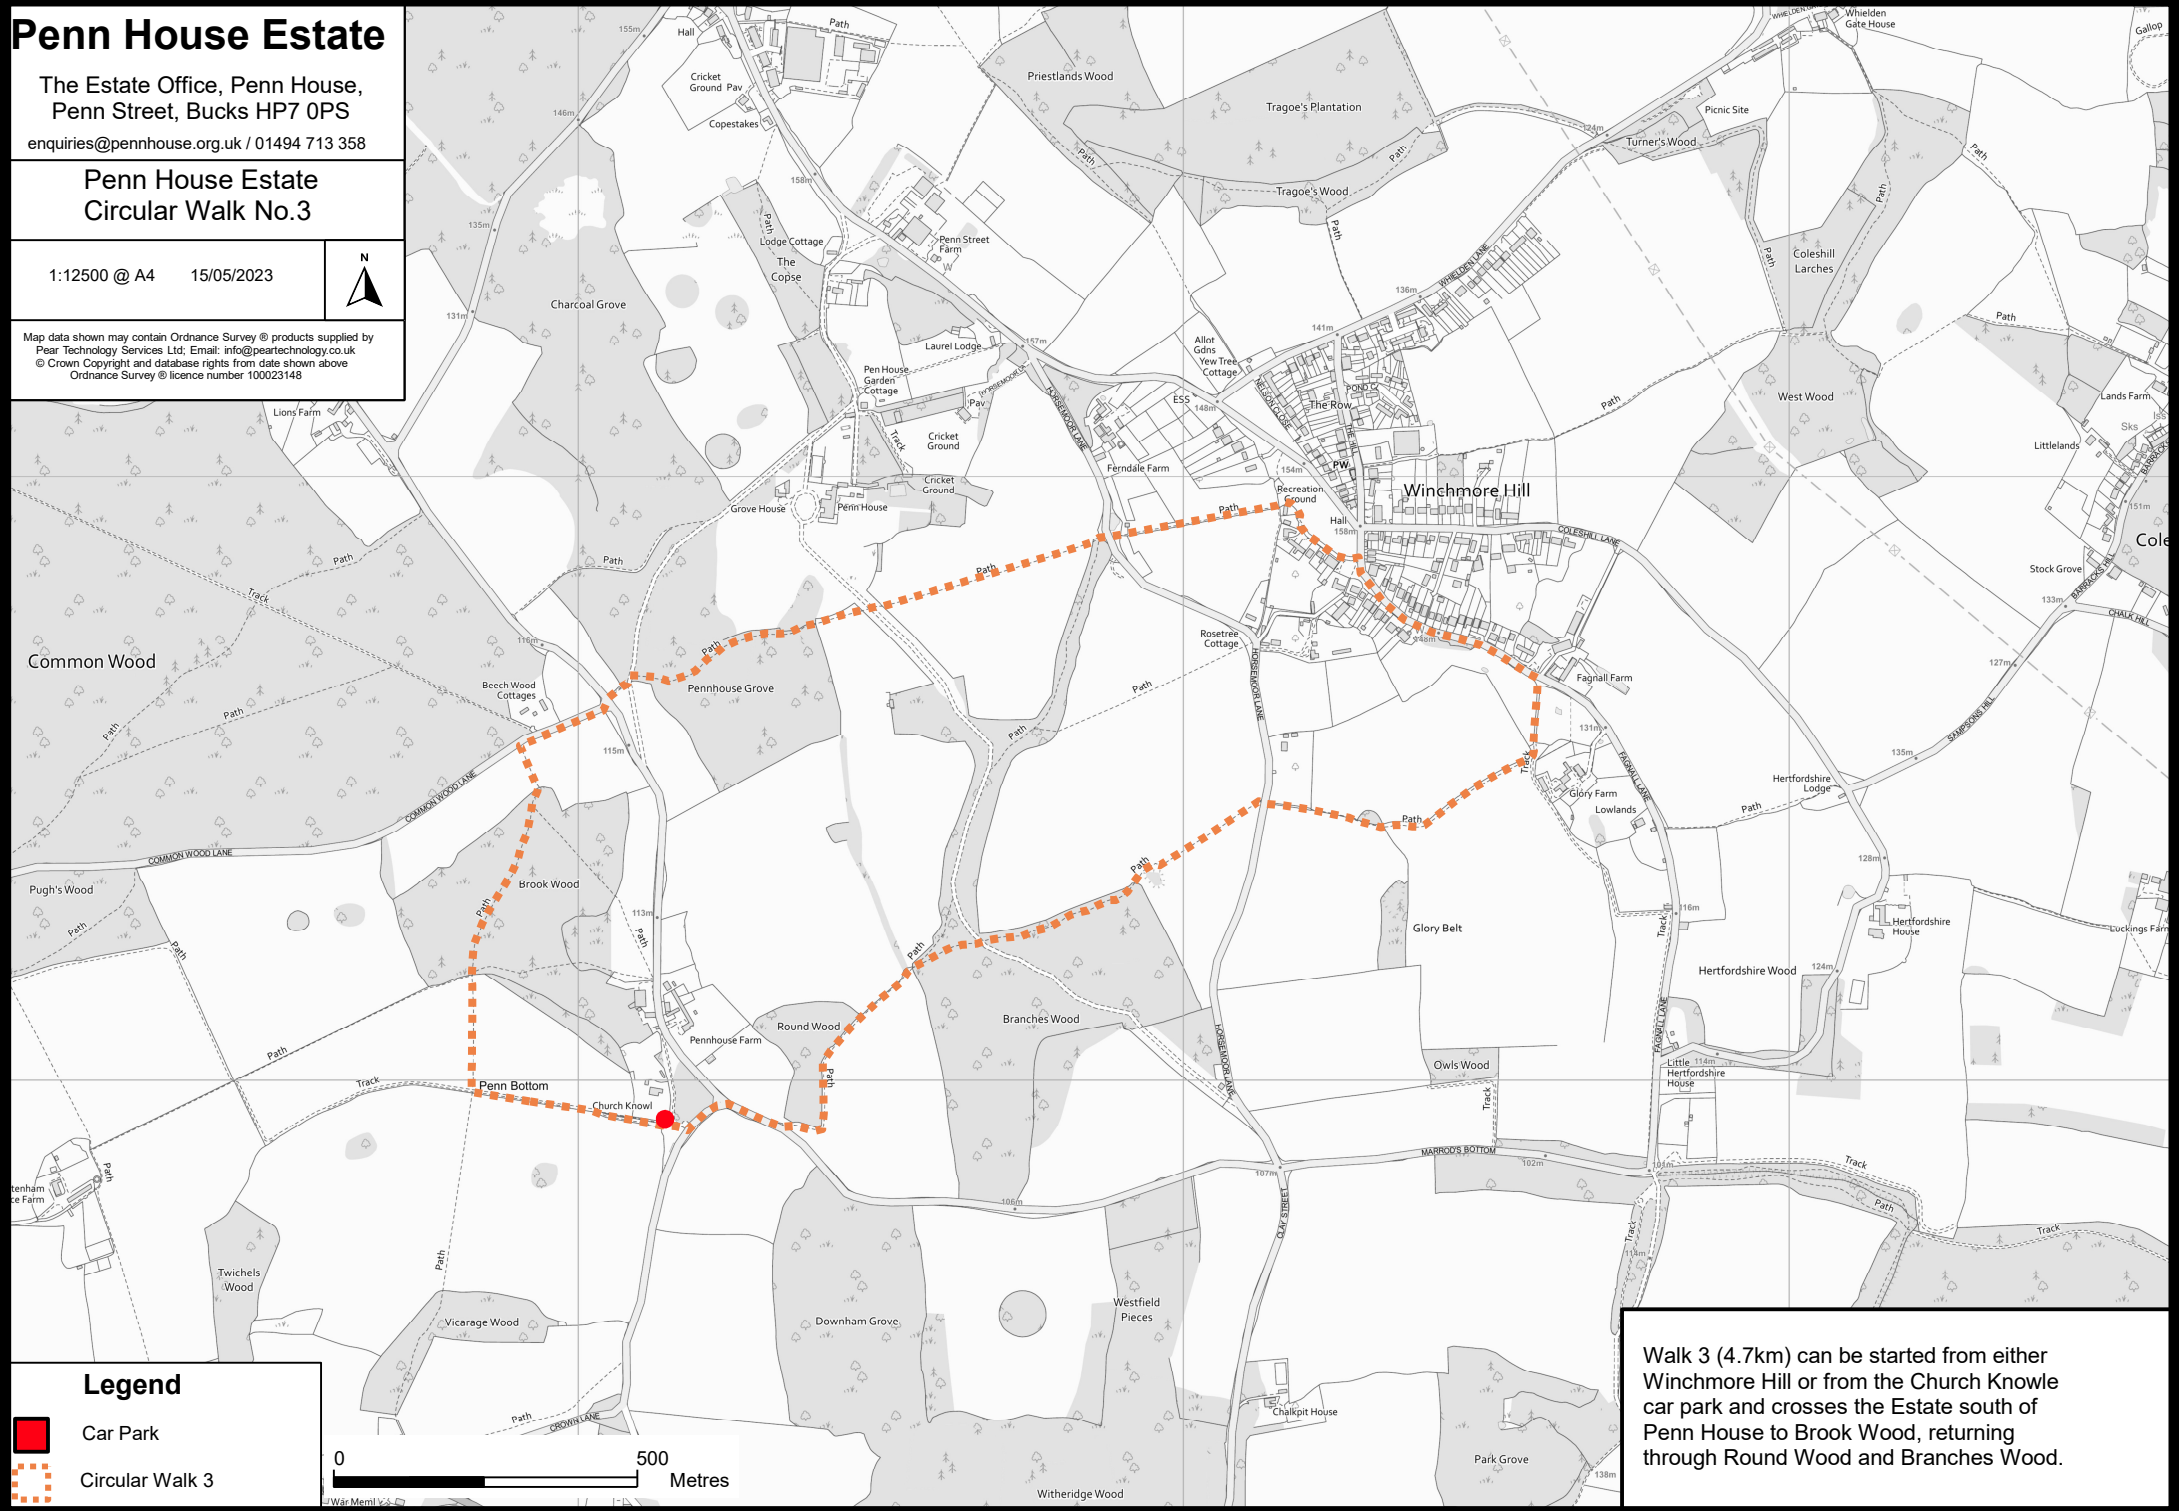

Penn House Estate

The Estate Office, Penn House,
Penn Street, Bucks HP7 0PS

enquiries@pennhouse.org.uk / 01494 713 358

Penn House Estate Circular Walk No.3

1:12500 @ A4 15/05/2023

Legend

Car Park

Circular Walk 3

Walk 3 (4.7km) can be started from either
Winchmore Hill or from the Church Knowle
car park and crosses the Estate south of
Penn House to Brook Wood, returning
through Round Wood and Branches Wood.