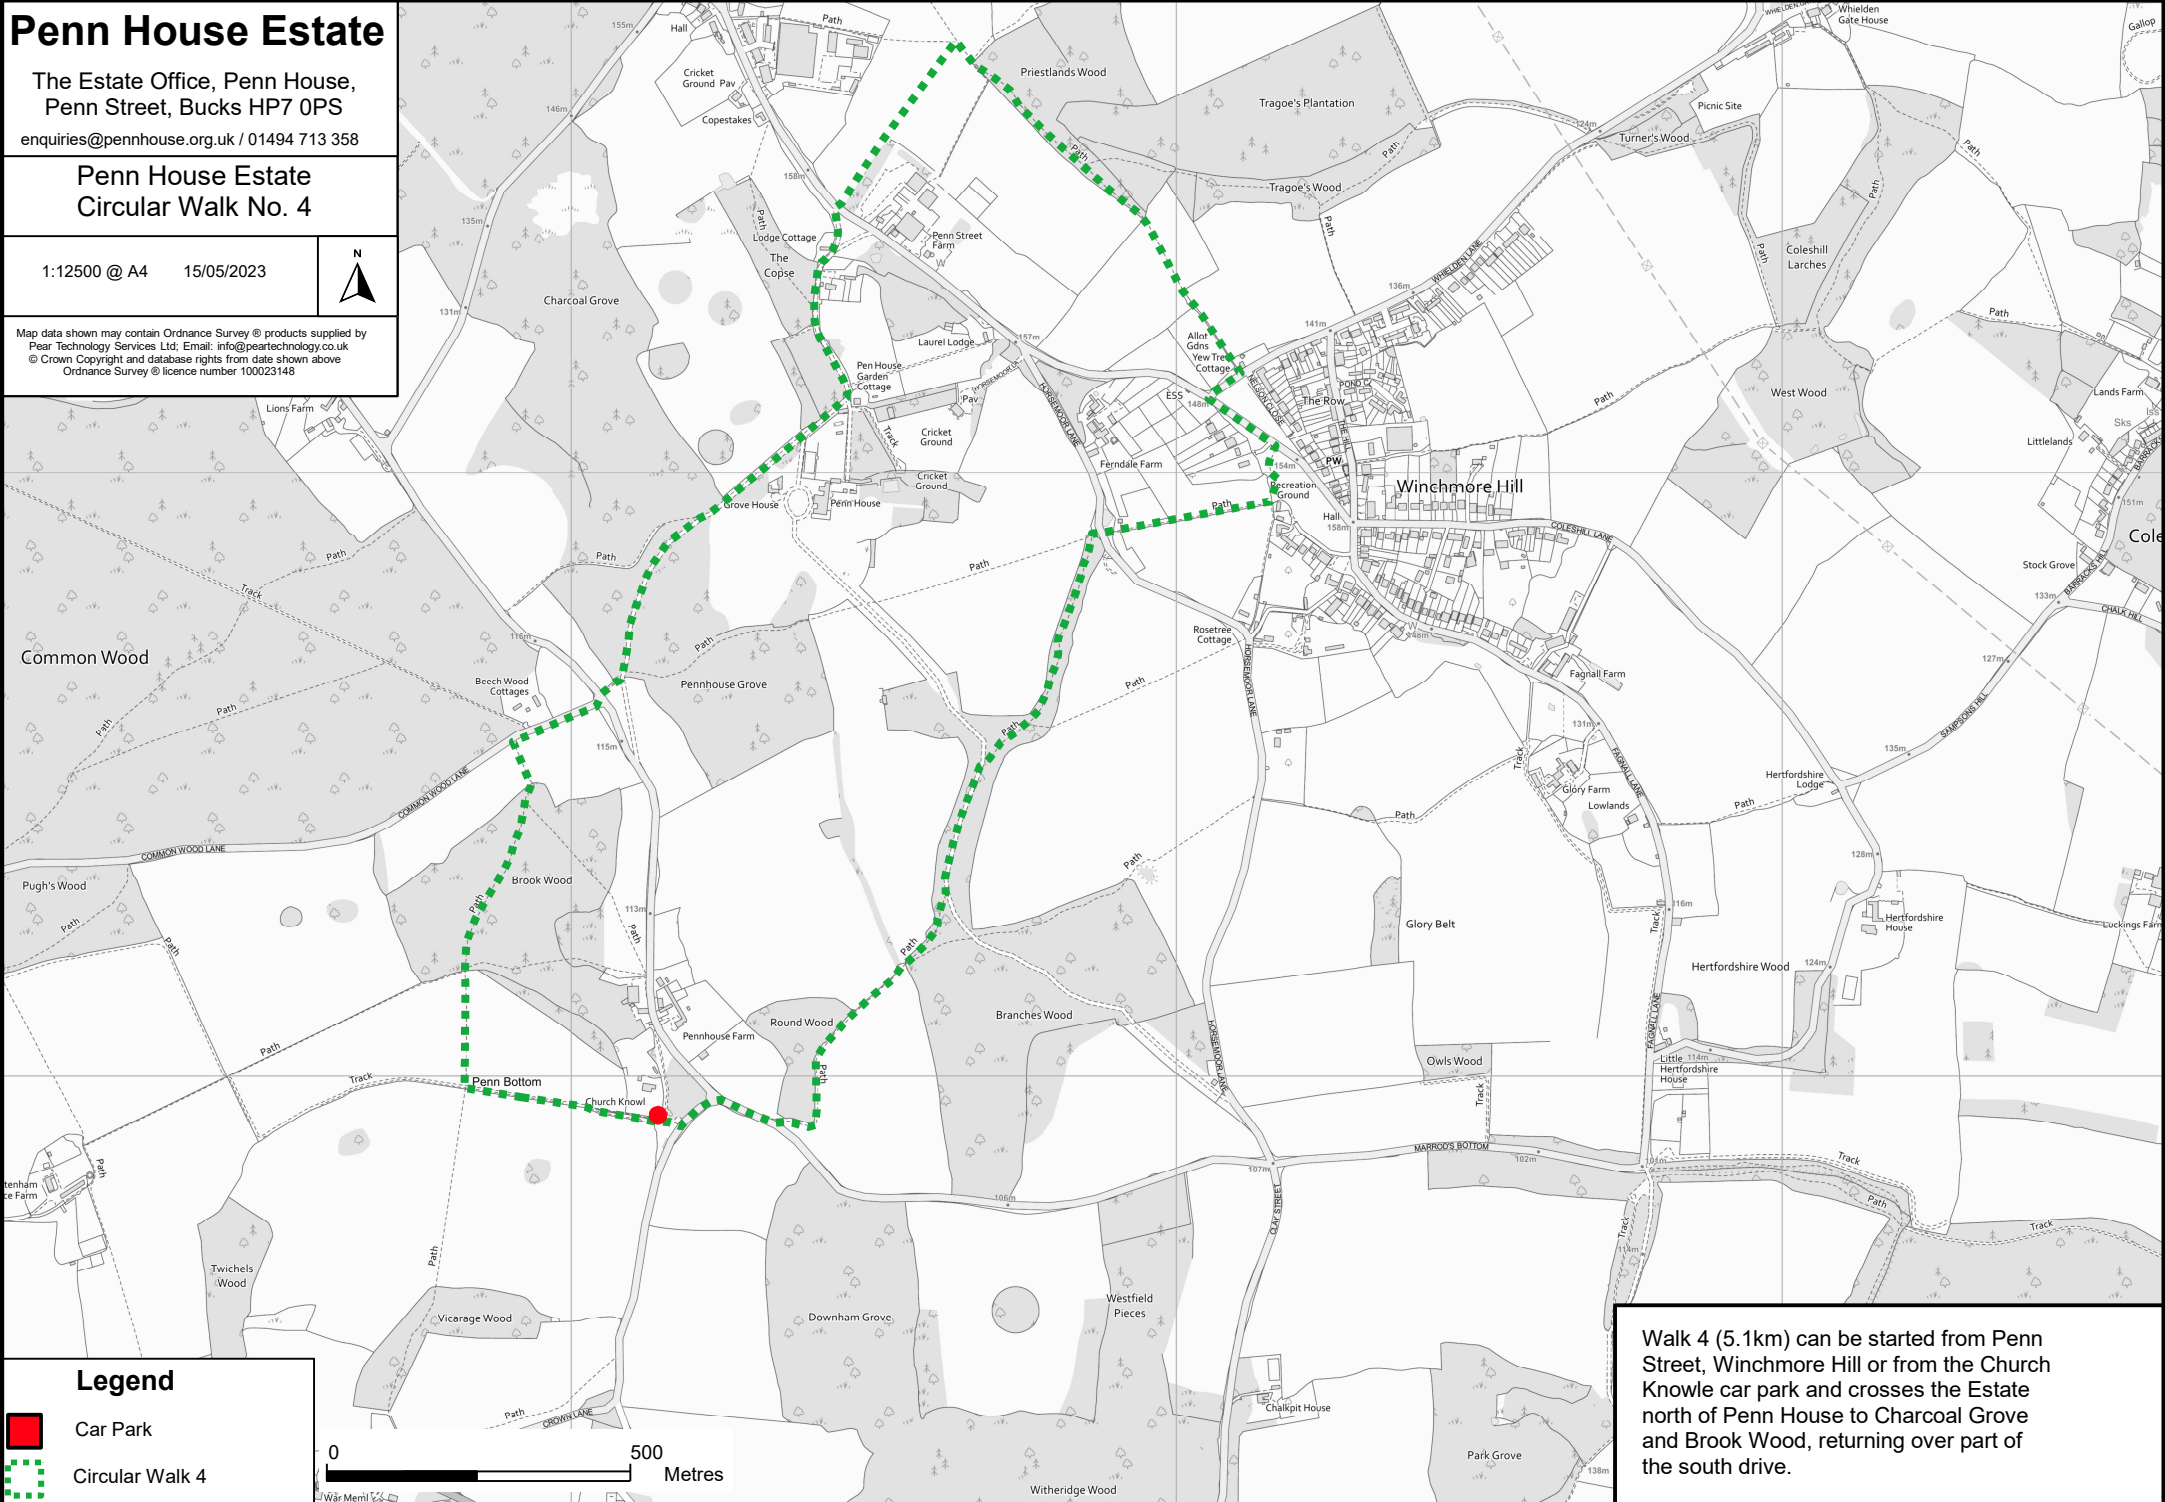

Penn House Estate

The Estate Office, Penn House,
Penn Street, Bucks HP7 0PS

enquiries@pennhouse.org.uk / 01494 713 358

Penn House Estate Circular Walk No. 4

1:12500 @ A4 15/05/2023

Legend

- Car Park
- Circular Walk 4

0 500 Metres

Walk 4 (5.1km) can be started from Penn Street, Winchmore Hill or from the Church Knowle car park and crosses the Estate north of Penn House to Charcoal Grove and Brook Wood, returning over part of the south drive.