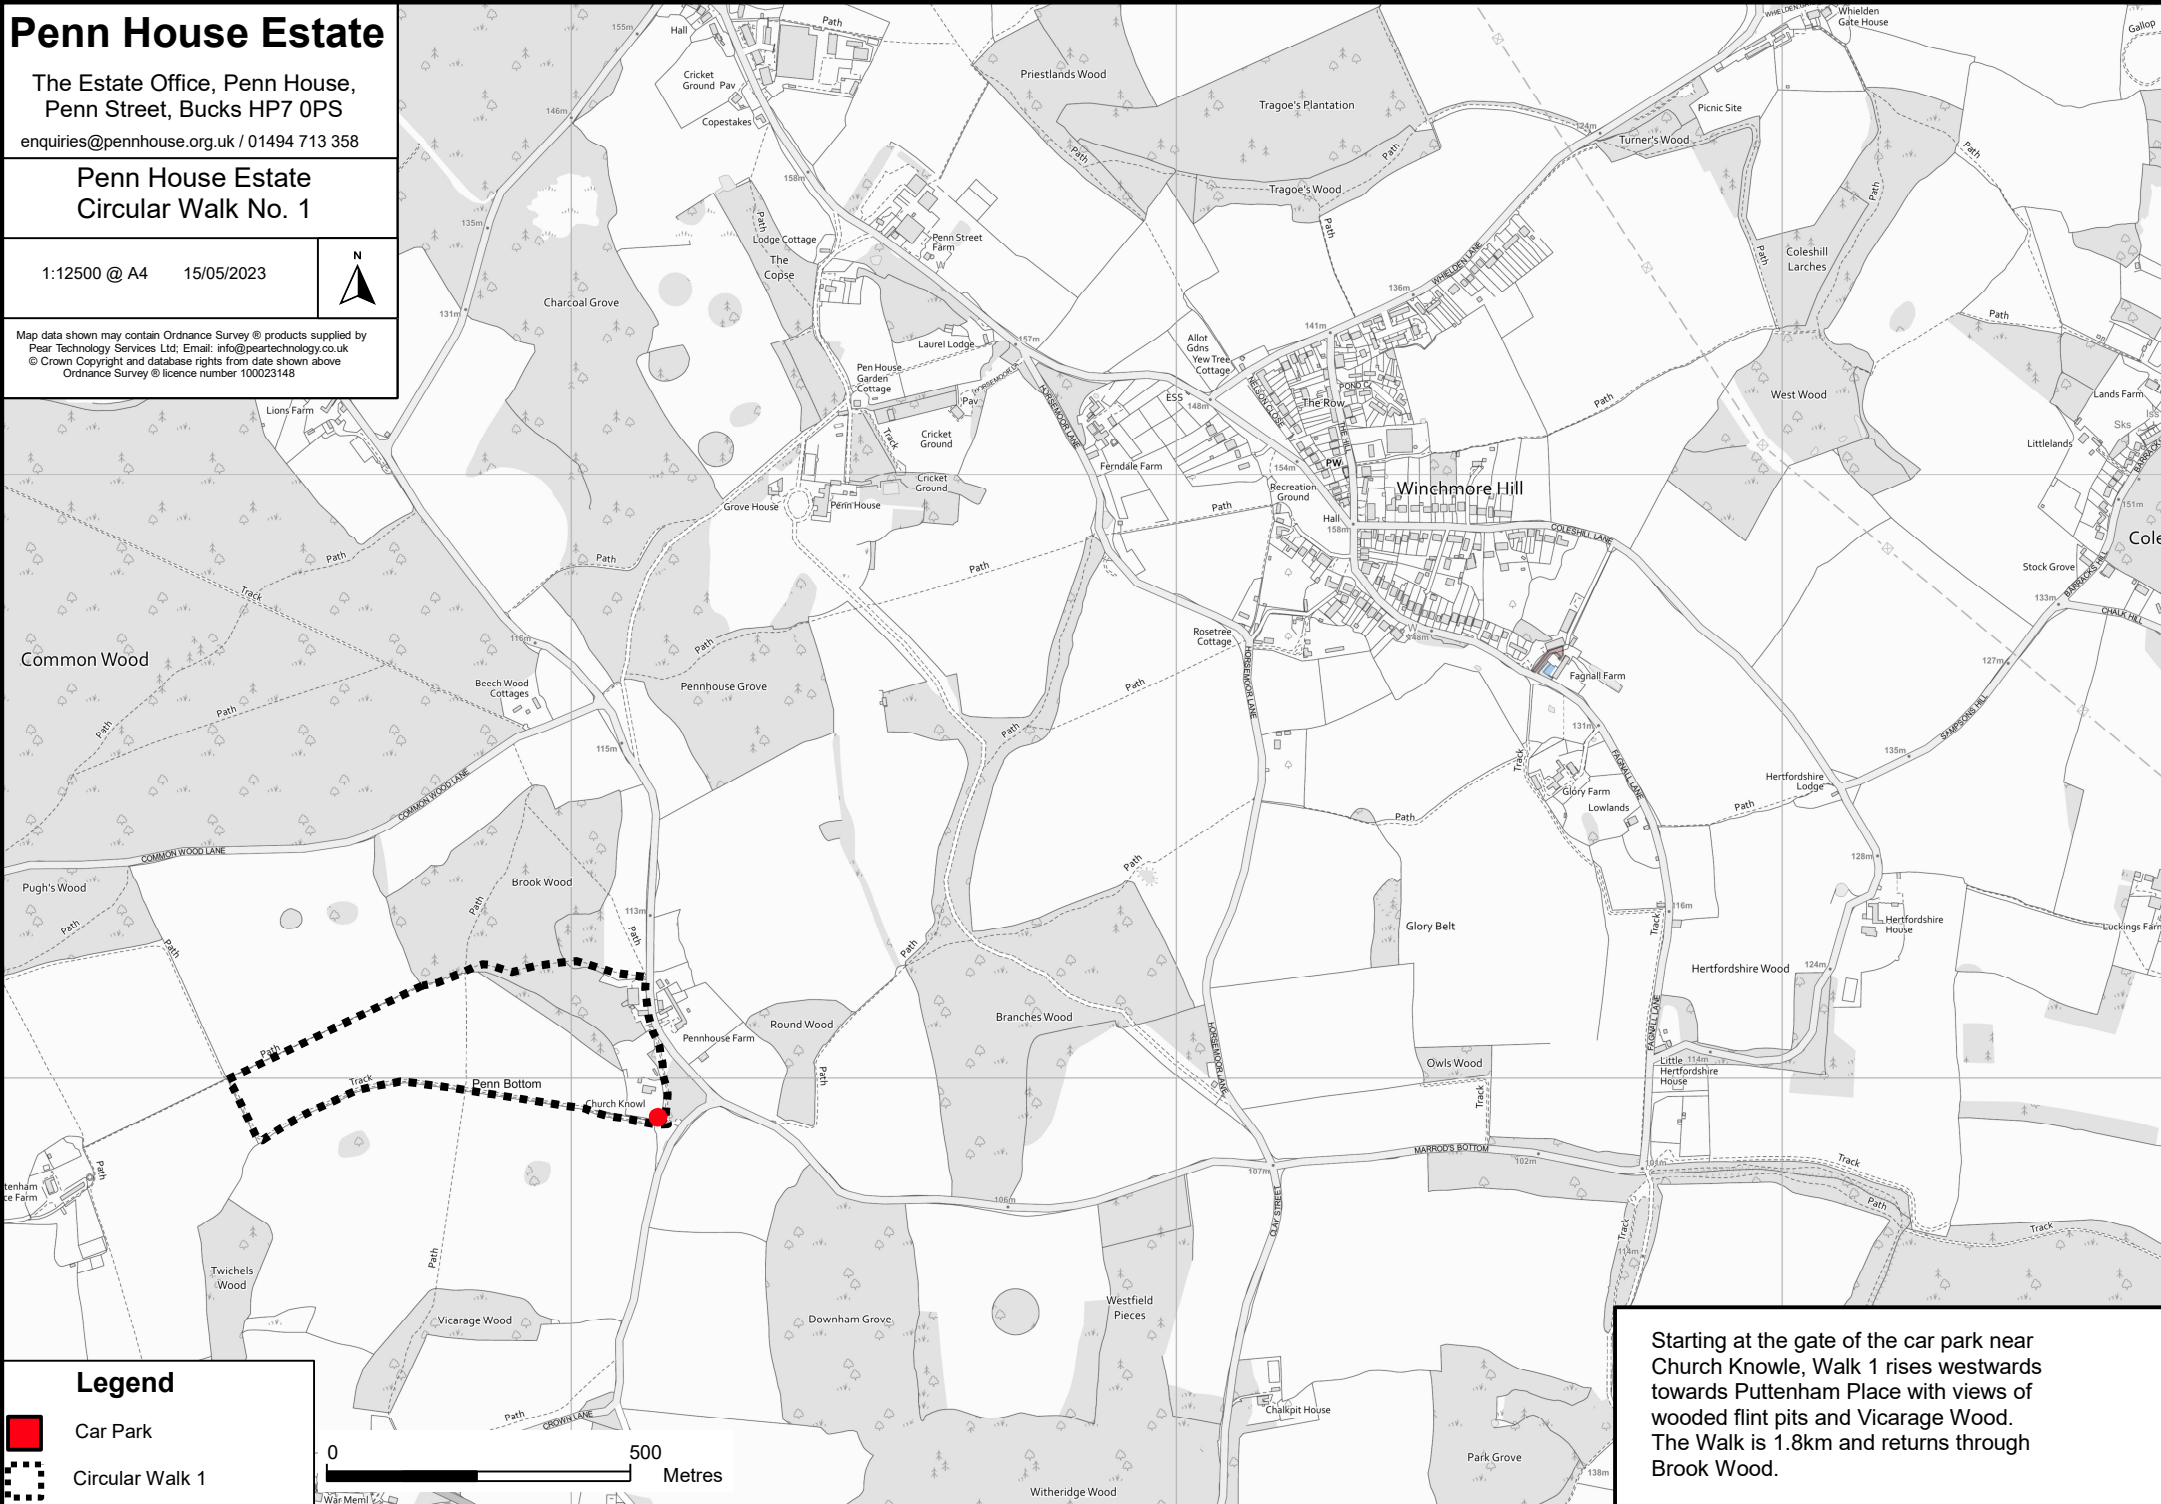

Penn House Estate

The Estate Office, Penn House,
Penn Street, Bucks HP7 0PS

enquiries@pennhouse.org.uk / 01494 713 358

Penn House Estate Circular Walk No. 1

1:12500 @ A4 15/05/2023

Legend

Car Park

Circular Walk 1

Starting at the gate of the car park near Church Knowle, Walk 1 rises westwards towards Putterham Place with views of wooded flint pits and Vicarage Wood. The Walk is 1.8km and returns through Brook Wood.