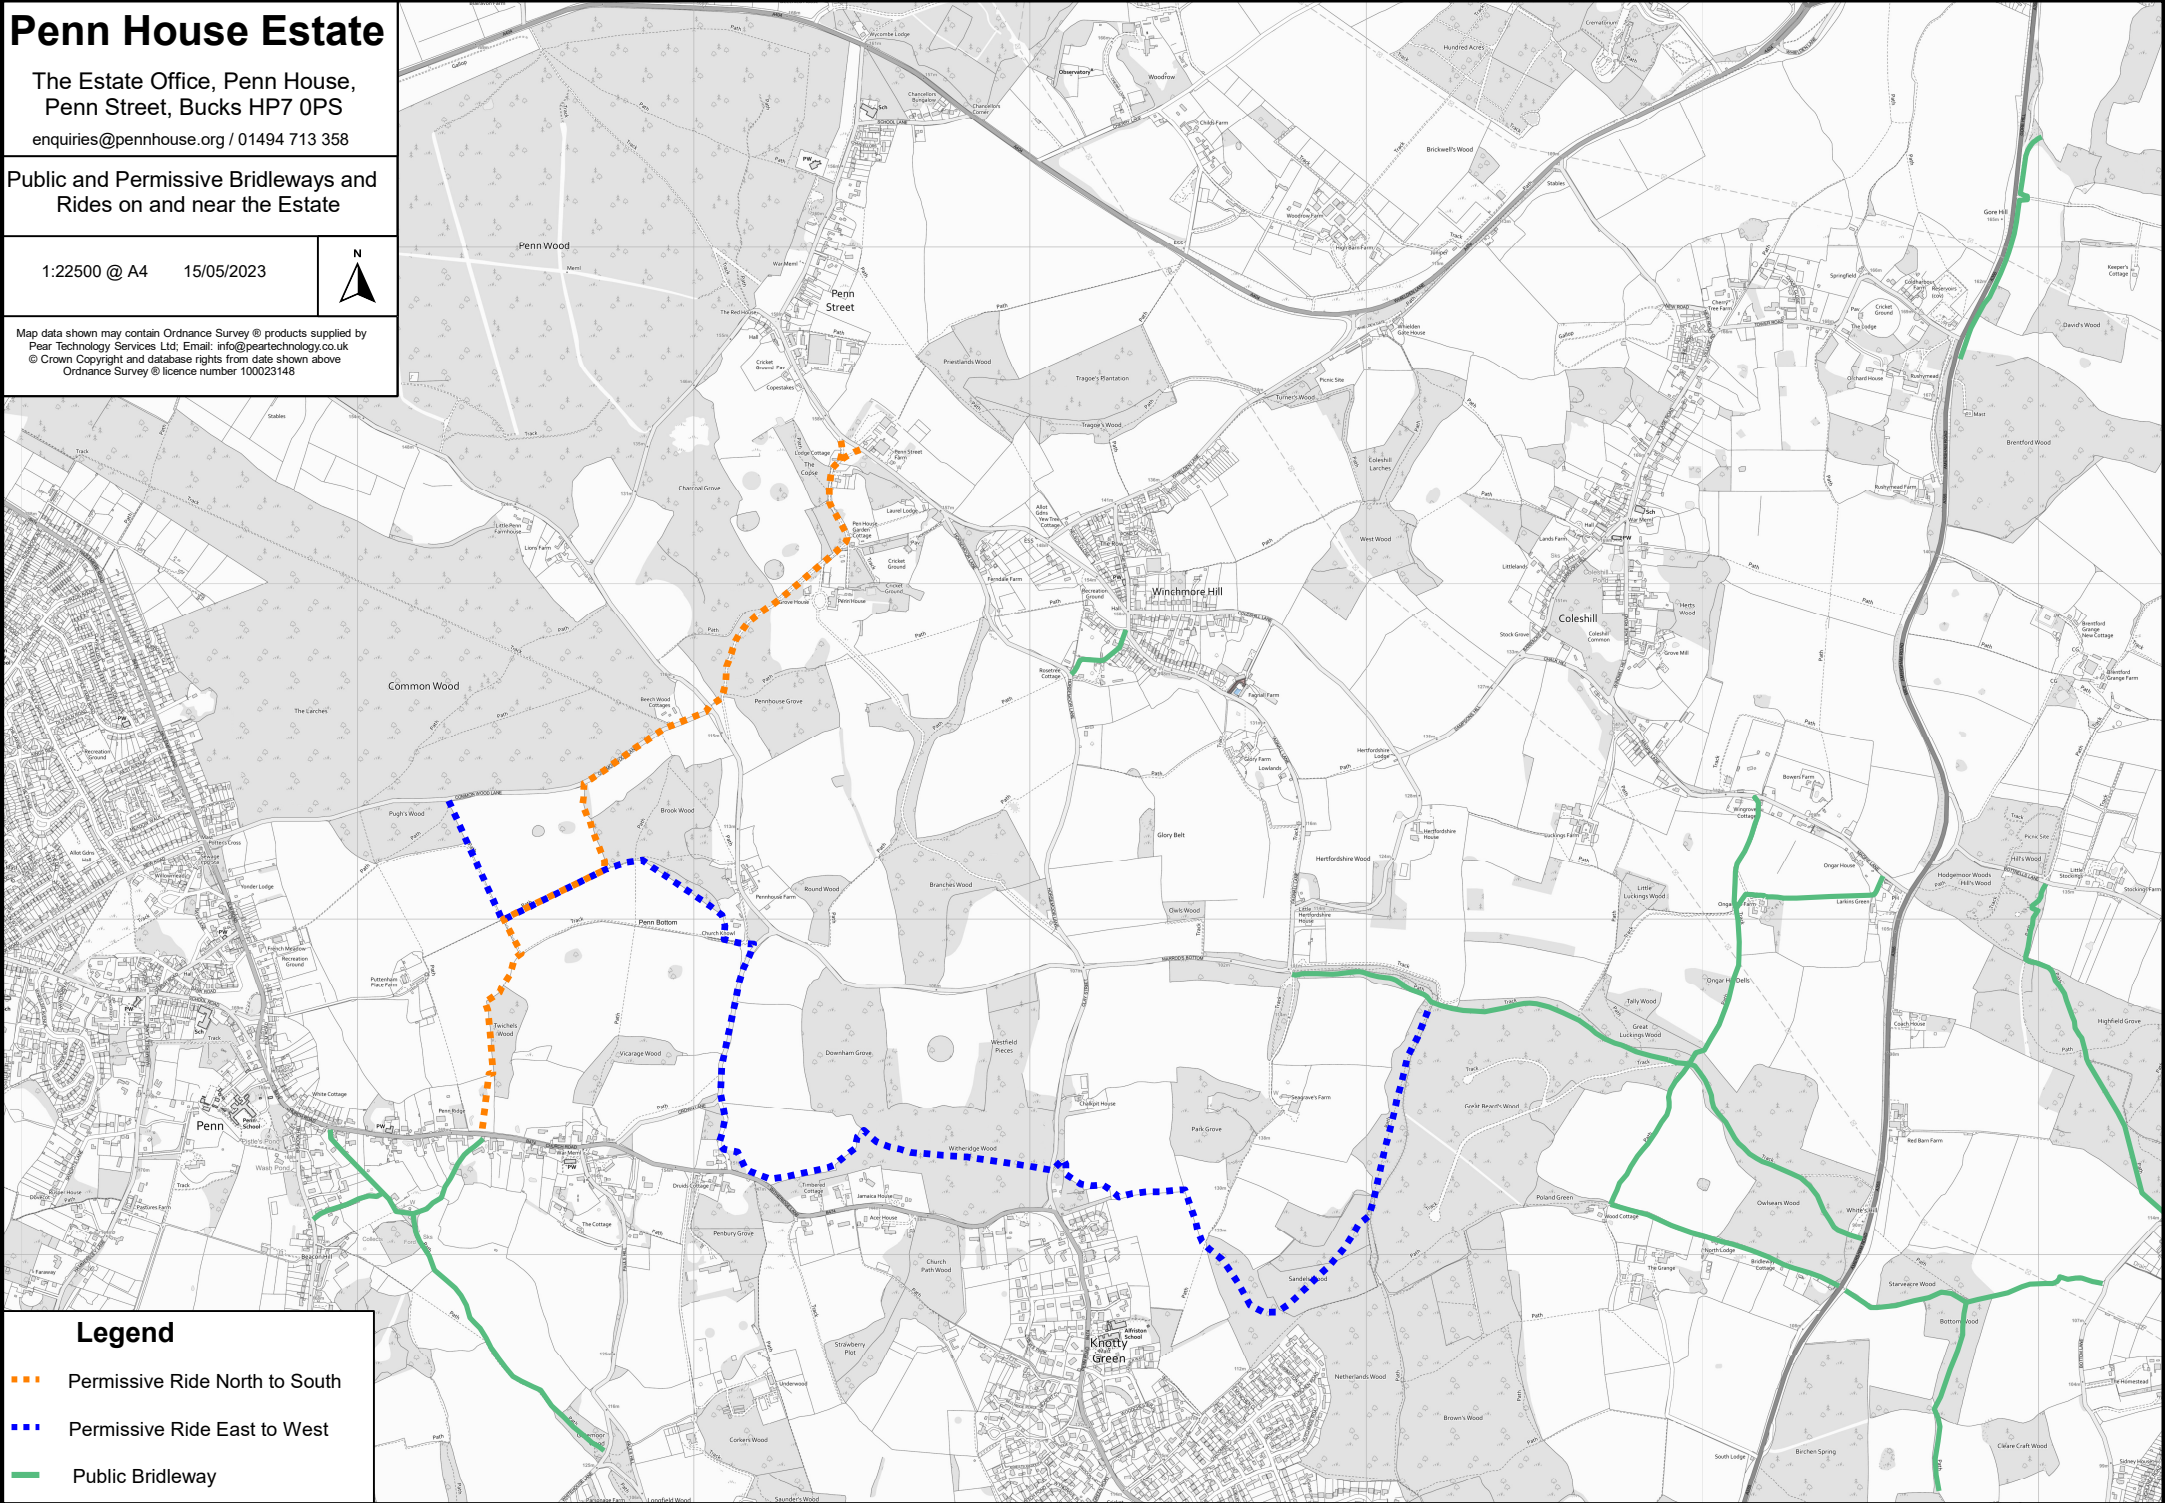

Penn House Estate

The Estate Office, Penn House,
Penn Street, Bucks HP7 0PS

enquiries@pennhouse.org / 01494 713 358

Public and Permissive Bridleways and
Rides on and near the Estate

1:22500 @ A4 15/05/2023

Legend

- Permissive Ride North to South
- Permissive Ride East to West
- Public Bridleway